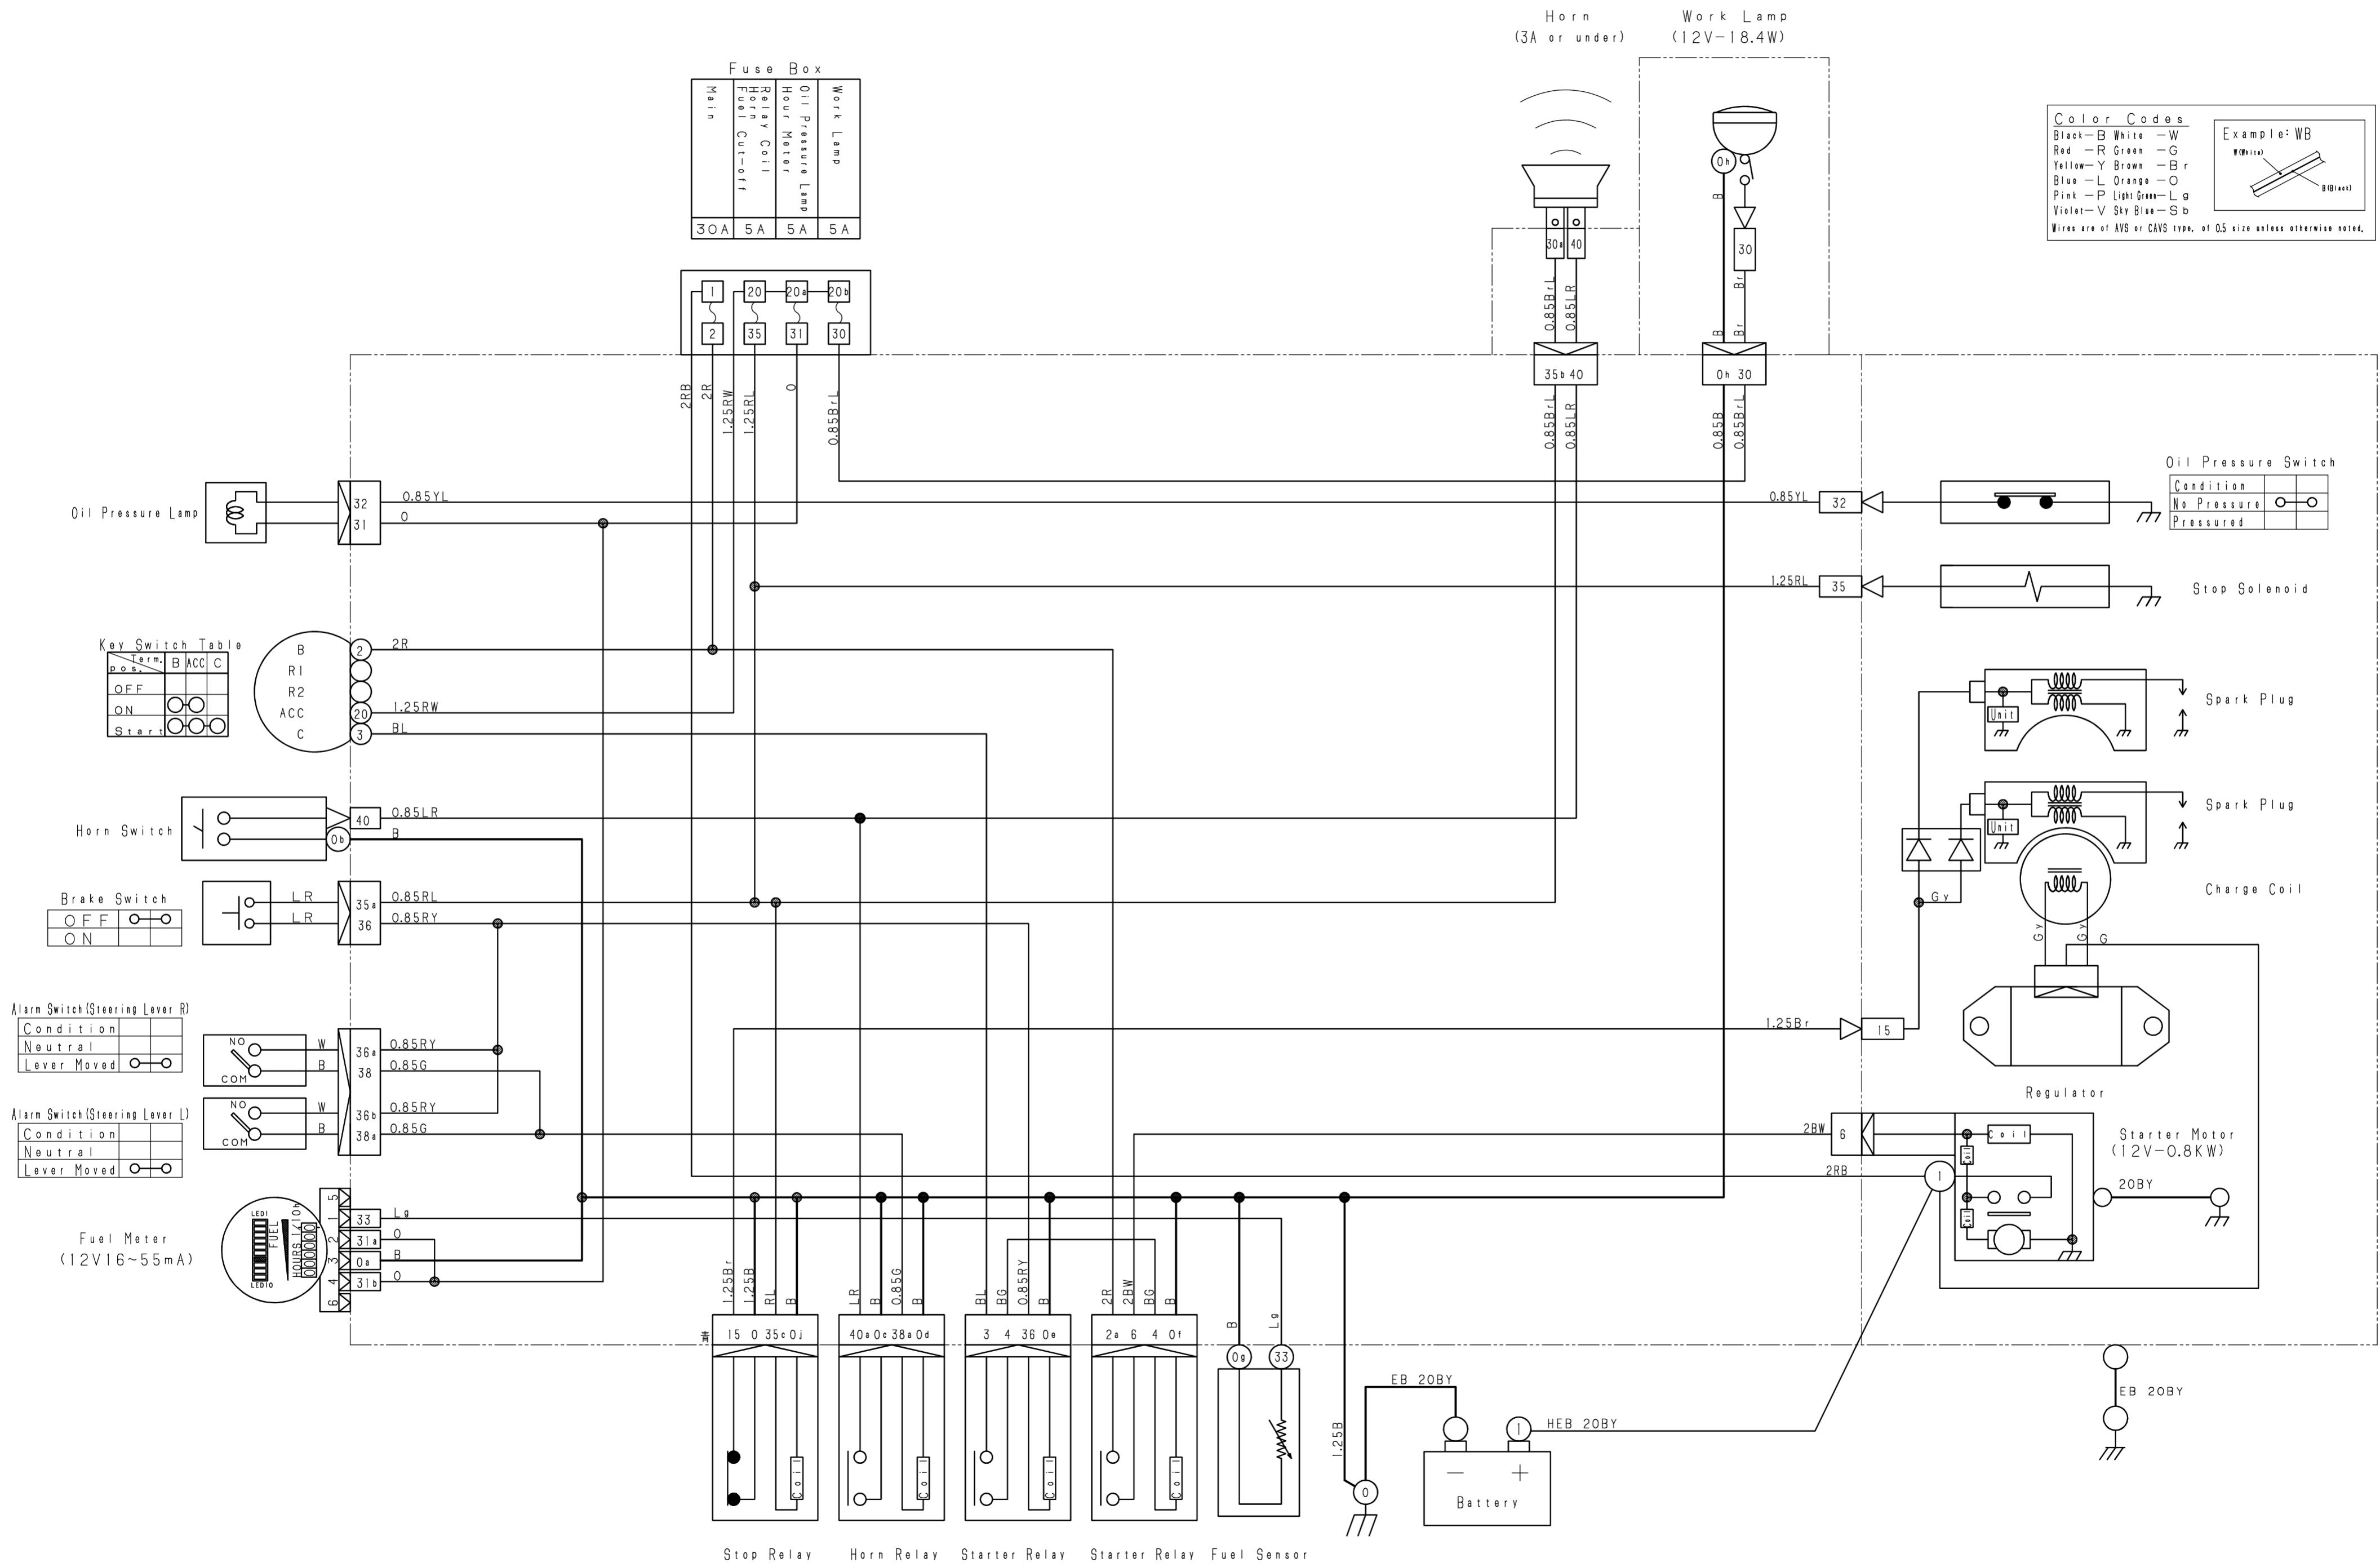

Fuse Box			
Main	Relay Fuel Cut-off	Hour Meter	Oil Pressure Lamp
30A	5A	5A	5A

Horn (3A or under) Work Lamp (12V-18.4W)

Color Codes	
Black - B	White - W
Red - R	Green - G
Yellow - Y	Brown - Br
Blue - L	Orange - O
Pink - P	Light Green - Lg
Violet - V	Sky Blue - Sb

Example: WB

 8(B)24(2)

Wires are of AVS or CAVS type, of .05 size unless otherwise noted.

Stop Relay Horn Relay Starter Relay Starter Relay Fuel Sensor