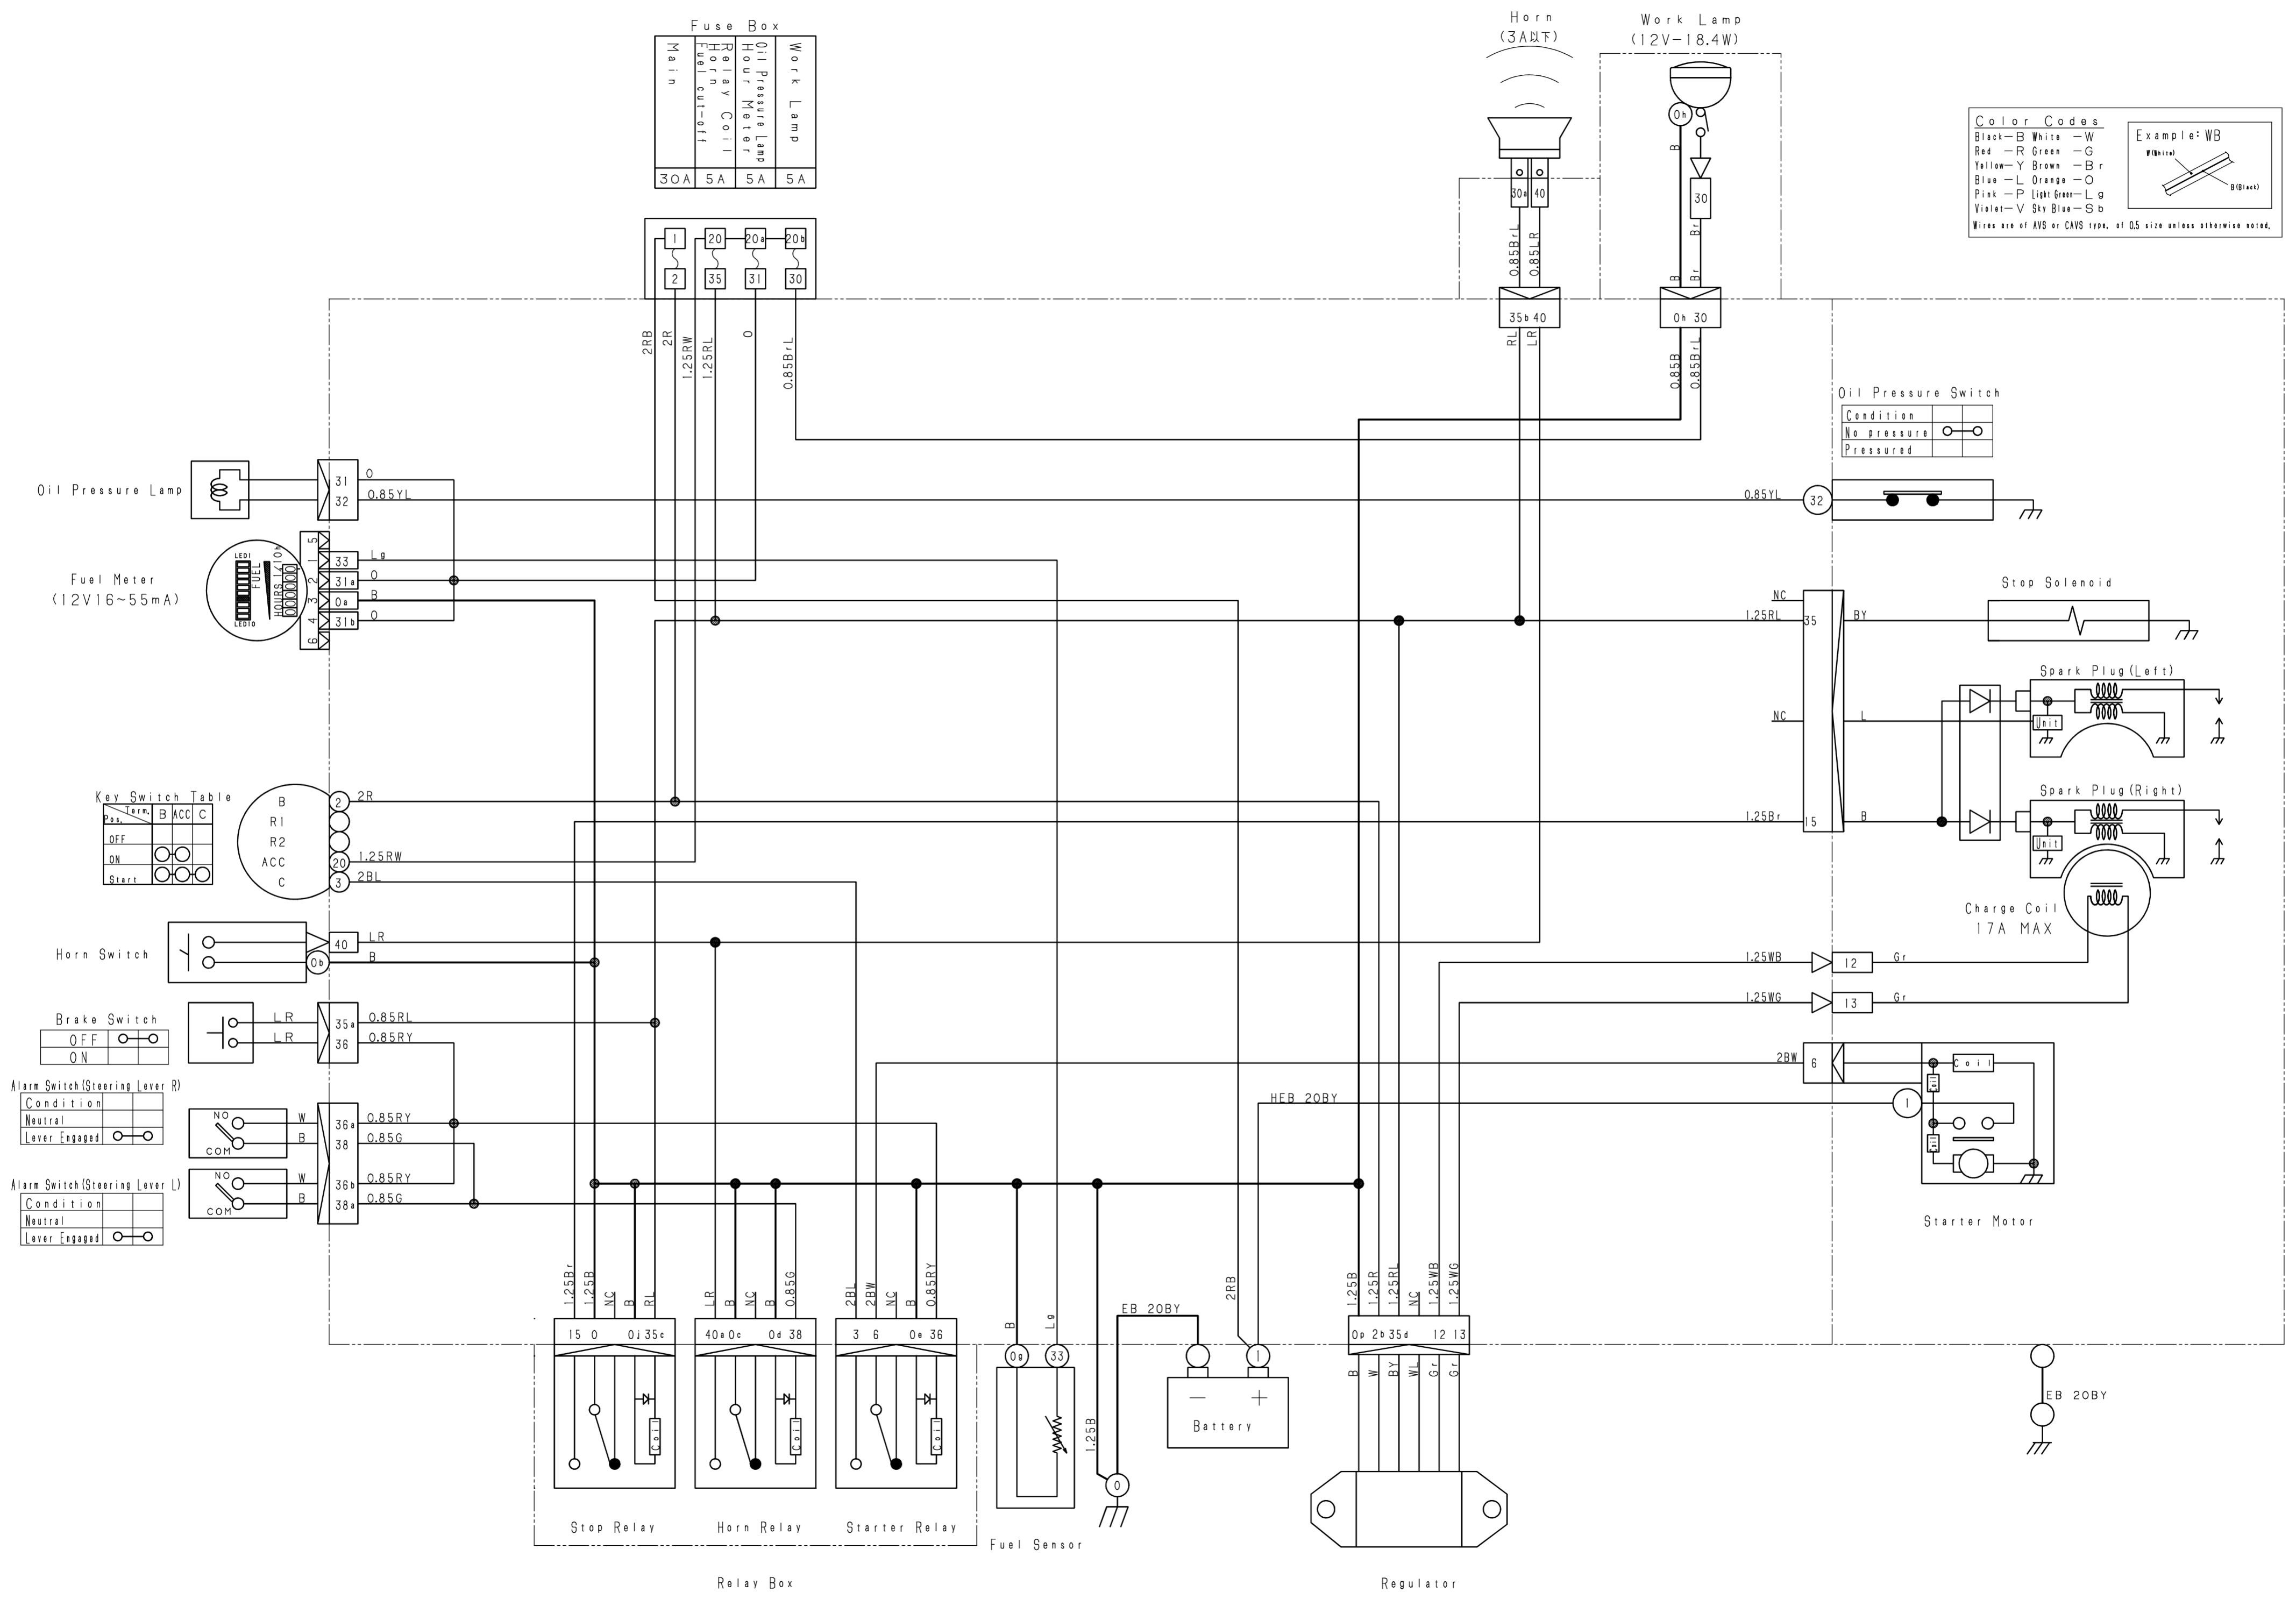

Fuse Box			
Work Lamp	5A		
Oil Pressure Lamp	5A		
Hour Meter	5A		
Relay Coil	5A		
Horn	30A		
Fuel Cut-off			

Color Codes			
Black	-B	White	-W
Red	-R	Green	-G
Yellow	-Y	Brown	-Br
Blue	-L	Orange	-O
Pink	-P	Light Green	-Lg
Violet	-V	Sky Blue	-Sb

Wires are of AVS or CAVS type, of 0.5 size unless otherwise noted.

Pos.	Term.	B	ACC	C
OFF				
ON				
Start				

Condition	
Neutral	
Lever Engaged	

Condition	
Neutral	
Lever Engaged	