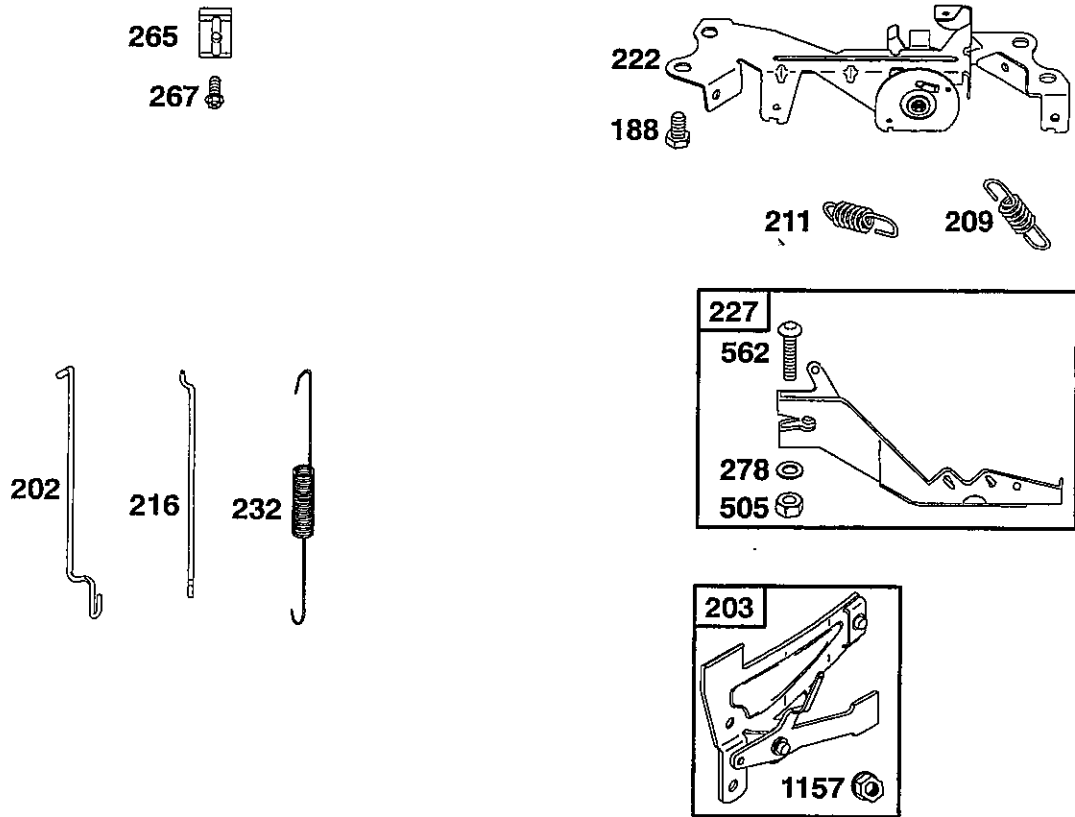

381700 to 381799

REF. NO.	PART NO.	DESCRIPTION	REF. NO.	PART NO.	DESCRIPTION	REF. NO.	PART NO.	DESCRIPTION
188	805025	Screw (Control Bracket)	265	221535	Casing Clamp	278	690237	Washer (Governor Control Lever)
202	690867	Mechanical Governor Link	267	805762	Screw (Casing Clamp)	505	690238	Nut (Governor Control Lever)
203	808674	Bell Crank				562	690239	Bolt (Governor Control Lever)
209	805460	Governor Spring				1157	806447	Nut (Bell Crank)
211	805453	Governed Idle Spring						
216	690871	Choke Link						
222	808454	Control Bracket						
227	690236	Governor Control Lever						
232	690874	Governor Link Spring						

* Included in Gasket Set-Ref. 358.

• Included in Carburetor Overhaul Set-Ref. 121.

• Included in Valve Gasket Set-Ref. 1095.