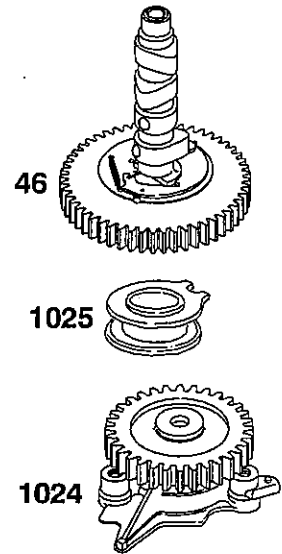

381700 to 381799

REF. NO.	PART NO.	DESCRIPTION	REF. NO.	PART NO.	DESCRIPTION	REF. NO.	PART NO.	DESCRIPTION
16	808675	Crankshaft	26	808528	Ring Set (Standard)	29	808646	Connecting Rod (Standard)
25	808527	Piston Assembly (Standard)			----- Note -----	32	690698	Screw (Connecting Rod)
		----- Note -----			808660 Ring Set (.010 Oversize)	46	808649	Camshaft
		808535 Piston Assembly (.010 Oversize)			808661 Ring Set (.020 Oversize)	146	94196	Timing Key
		808652 Piston Assembly (.020 Oversize)			808662 Ring Set (.030 Oversize)	377	806066	Woodruff Key
		808653 Piston Assembly (.030 Oversize)	27	806378	Piston Pin Lock	596	691492	Screw (Oil Pump)
			28	808526	Piston Pin	741	691530	Timing Gear
						1017	690878	Oil Pump Screen
						1024	690893	Oil Pump
						1025	690689	Governor Spool

* Included in Gasket Set-Ref. 358.

• Included in Carburetor Overhaul Set-Ref. 121.

• Included in Valve Gasket Set-Ref. 1095.