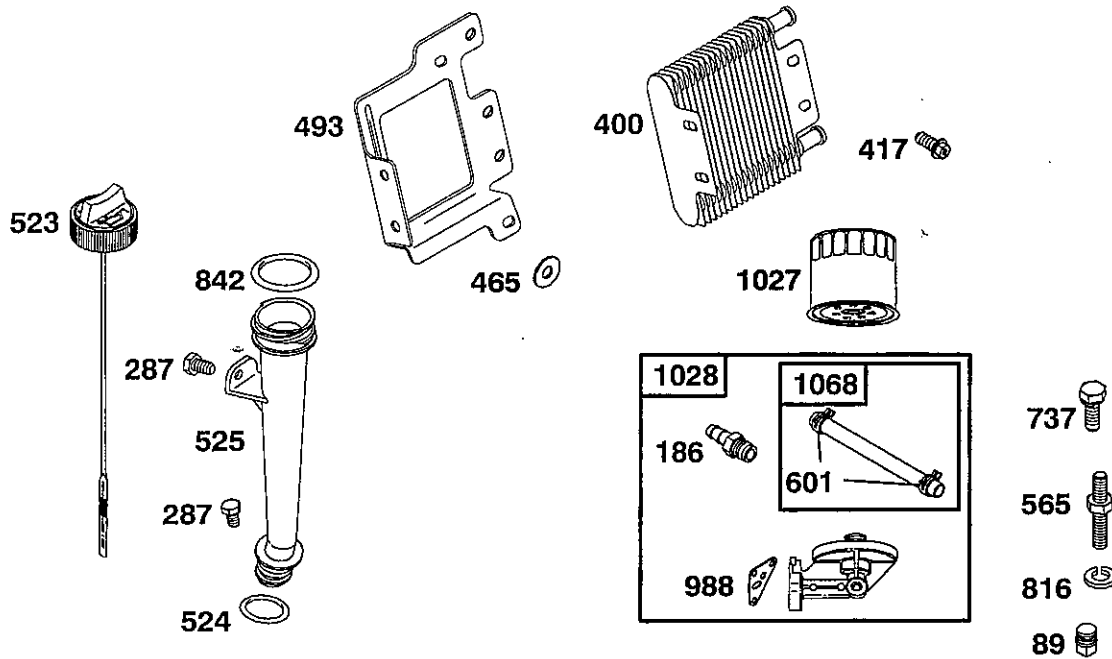

381700 to 381799

REF. NO.	PART NO.	DESCRIPTION	REF. NO.	PART NO.	DESCRIPTION	REF. NO.	PART NO.	DESCRIPTION
89	690283	Oil Plug	493	806423	Mounting Bracket	816	690706	Washer (Oil Filter Adapter)
186	693184	Hose Connector	523	807985	Dipstick	842	270920	Dipstick/Tube Seal
287	692537	Screw (Dipstick Tube)	524	805011	Dipstick Tube Seal	988	★805250	Oil Adapter Gasket
400	808657	Oil Cooler	525	807501	Dipstick Tube	1027	492932	Oil Filter
417	810074	Screw (Oil Cooler)	565	690682	Stud (Oil Filter Adapter)	1028	808537	Oil Filter Adapter
465	806647	Washer (Mounting Bracket)	601	691145	Hose Clamp	1068	499501	Hose/Clamp Assembly
			737	690679	Screw (Filter Adapter)			

★ Included in Gasket Set-Ref. 358.

● Included in Carburetor Overhaul Set-Ref. 121.

• Included in Valve Gasket Set-Ref. 1095.