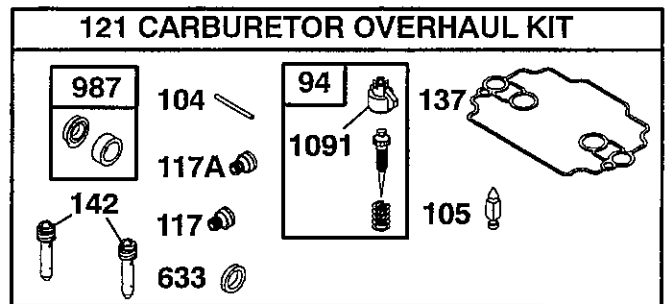

381700 to 381799

REF. NO.	PART NO.	DESCRIPTION	REF. NO.	PART NO.	DESCRIPTION	REF. NO.	PART NO.	DESCRIPTION
3	*805101	Oil Seal (Magneto Side)	117	●806374	Main Jet (L or Cylinder 1)	163	*806013	Air Cleaner Gasket
7	*806377	Cylinder Head Gasket	117A	●806373	Main Jet (R or Cylinder 2)	276A	*805420	Sealing Washer
12	*806190	Crankcase Gasket	121	808618	Carburetor Overhaul Kit	358	808617	Gasket Set
20	*805049	Oil Seal (PTO Side)	137	●693711	Float Bowl Gasket (Sold in Kit Only)	633	●690722	Choke Shaft Seal
51	*690950	Intake Gasket	142	●806375	Carburetor Nozzle	812	●805019	Nut (Rocker Arm Cover)
51A	*806418	Intake Gasket				883	*806425	Exhaust Gasket
94	●808257	Idle Mixture Kit				987	●806070	Throttle Shaft Seal
104	●690882	Float Hinge Pin				988	*805250	Oil Adapter Gasket
105	●808798	Float Needle Valve (Used After Code Date 99031700).				1022	*806039	Rocker Cover Gasket
		----- Note -----				1091	●691516	Limiter Cap
		●805547 Float Needle Valve (Used Before Code Date 99031600).				1095	808619	Valve Gasket Set

* Included in Gasket Set-Ref. 358.

● Included in Carburetor Overhaul Set-Ref. 121.

• Included in Valve Gasket Set-Ref. 1095.