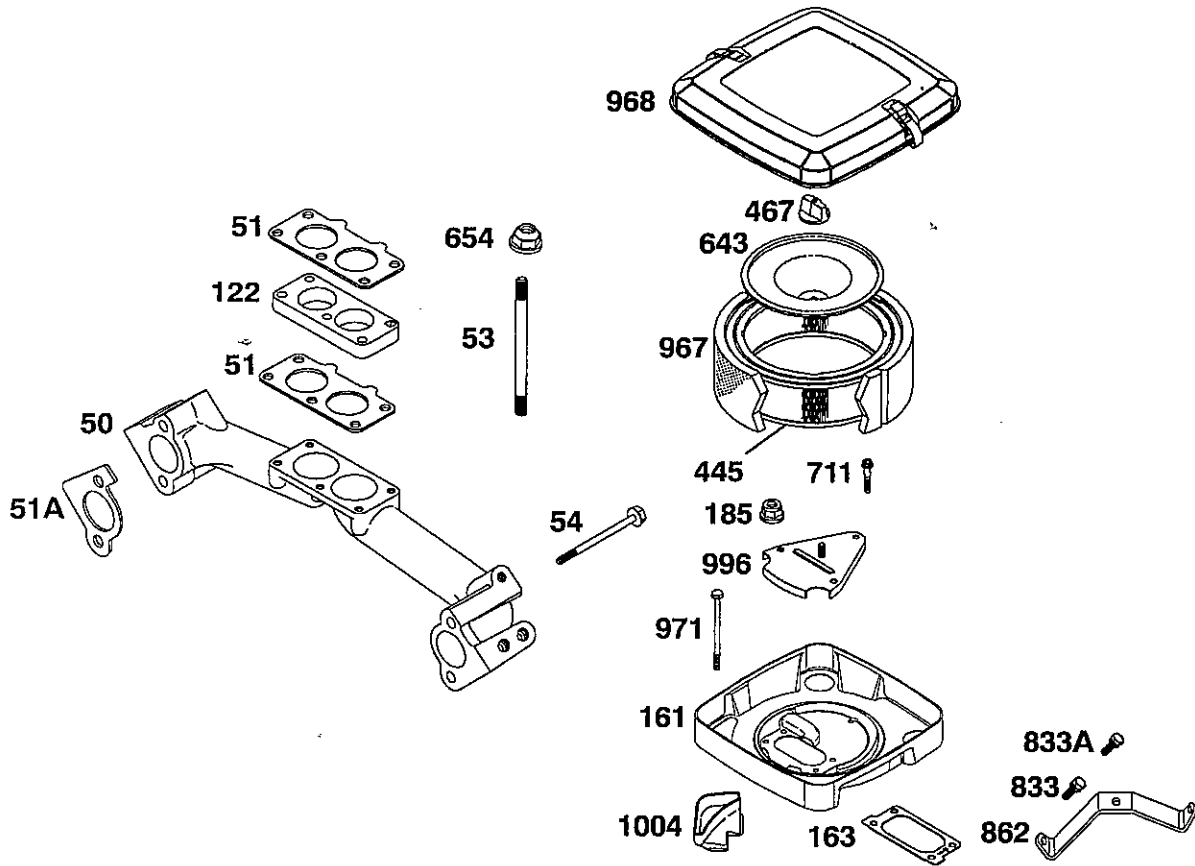

381700 to 381799

REF. NO.	PART NO.	DESCRIPTION	REF. NO.	PART NO.	DESCRIPTION	REF. NO.	PART NO.	DESCRIPTION
50	806376	Intake Manifold	445	692519	Air Cleaner Cartridge Filter	833A	692539	Screw (Cleaner Mounting Strap)
51	*690950	Intake Gasket	467	491875	Air Cleaner Knob	862	806440	Cleaner Mounting Strap
51A	*806418	Intake Gasket	643	805631	Air Filter Retainer (Carburetor)	967	692520	Pre Cleaner Filter
53	690869	Stud (Carburetor)	654	690939	Nut (Carburetor)	968	808654	Air Cleaner Cover
54	806444	Screw (Intake Manifold)	711	691492	Screw (Carburetor Shield)	971	690866	Screw (Air Cleaner Base)
122	690870	Carburetor Spacer	833	690872	Screw (Cleaner Mounting Strap)	996	690917	Carburetor Shield
161	808676	Air Cleaner Base				1004	690865	Air Duct
163	*806013	Air Cleaner Gasket						
185	690939	Nut (Air Cleaner Base)						

* Included in Gasket Set-Ref. 358.

• Included in Carburetor Overhaul Set-Ref. 121.

• Included in Valve Gasket Set-Ref. 1095.