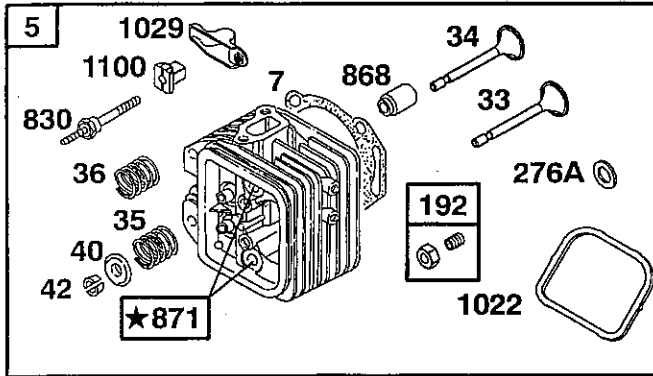

381700 to 381799

★ REQUIRES SPECIAL TOOLS TO INSTALL. SEE REPAIR INSTRUCTION MANUAL.

REF. NO.	PART NO.	DESCRIPTION	REF. NO.	PART NO.	DESCRIPTION	REF. NO.	PART NO.	DESCRIPTION
5	808529	Cylinder Head (Cylinder 1)	45	262679	Valve Tappet	871	805084	Guide Bushing
5A	808530	Cylinder Head (Cylinder 2)	192	807623	Rocker Arm Adjuster	883	★ 806425	Exhaust Gasket
7	★ 806377	Cylinder Head Gasket	276A	★ 805420	Sealing Washer	914	806421	Screw (Rocker Arm Cover)
11	806379	Breather Tube	337	491055	Sparkplug	1022	★ 806039	Rocker Cover Gasket
13	806865	Screw (Cylinder Head)	383	19374	Sparkplug Wrench	1023	808648	Rocker Arm Cover (Includes Breather Assembly)
33	806419	Exhaust Valve	437	805158	Screw (Exhaust Manifold)	1023A	691558	Rocker Arm Cover
34	806420	Intake Valve	466	806466	O-Ring Seal (Rocker Cover)	1026	805352	Push Rod (Intake, Steel)
35	805937	Valve Spring (Intake)	601	691145	Hose Clamp			----- Note -----
36	805937	Valve Spring (Exhaust)	635	805529	Sparkplug Boot			805617 Push Rod (Exhaust, Aluminum)
40	805092	Valve Retainer	812	• 805019	Nut (Rocker Arm Cover)	1029	691543	Rocker Arm
42	807683	Valve Keeper	830	691544	Stud (Rocker Arm)	1100	690973	Rocker Arm Pivot
			868	805094	Valve Seal			

★ Included in Gasket Set-Ref. 358.

● Included in Carburetor Overhaul Set-Ref. 121.

• Included in Valve Gasket Set-Ref. 1095.