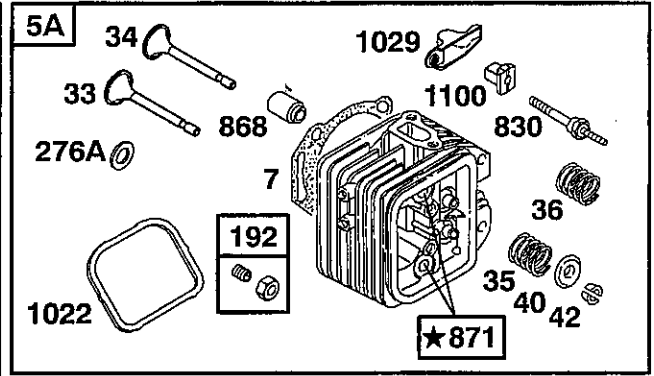

381700 to 381799

★ REQUIRES SPECIAL TOOLS TO INSTALL. SEE REPAIR INSTRUCTION MANUAL.

REF. NO.	PART NO.	DESCRIPTION	REF. NO.	PART NO.	DESCRIPTION	REF. NO.	PART NO.	DESCRIPTION
5	808529	Cylinder Head (Cylinder 1)	45	262679	Valve Tappet	871	805084	Guide Bushing
5A	808530	Cylinder Head (Cylinder 2)	192	807623	Rocker Arm Adjuster	883	★ 806425	Exhaust Gasket
7	★ 806377	Cylinder Head Gasket	276A	★ 805420	Sealing Washer	914	806421	Screw (Rocker Arm Cover)
11	806379	Breather Tube	337	491055	Sparkplug	1022	★ 806039	Rocker Cover Gasket
13	806865	Screw (Cylinder Head)	383	19374	Sparkplug Wrench	1023	808648	Rocker Arm Cover (Includes Breather Assembly)
33	806419	Exhaust Valve	437	805158	Screw (Exhaust Manifold)	1023A	691558	Rocker Arm Cover
34	806420	Intake Valve	466	806466	O-Ring Seal (Rocker Cover)	1026	805352	Push Rod (Intake, Steel)
35	805937	Valve Spring (Intake)	601	691145	Hose Clamp			----- Note -----
36	805937	Valve Spring (Exhaust)	635	805529	Sparkplug Boot			805617 Push Rod (Exhaust, Aluminum)
40	805092	Valve Retainer	812	• 805019	Nut (Rocker Arm Cover)	1029	691543	Rocker Arm
42	807683	Valve Keeper	830	691544	Stud (Rocker Arm)	1100	690973	Rocker Arm Pivot
			868	805094	Valve Seal			

★ Included in Gasket Set-Ref. 358.

● Included in Carburetor Overhaul Set-Ref. 121.

• Included in Valve Gasket Set-Ref. 1095.