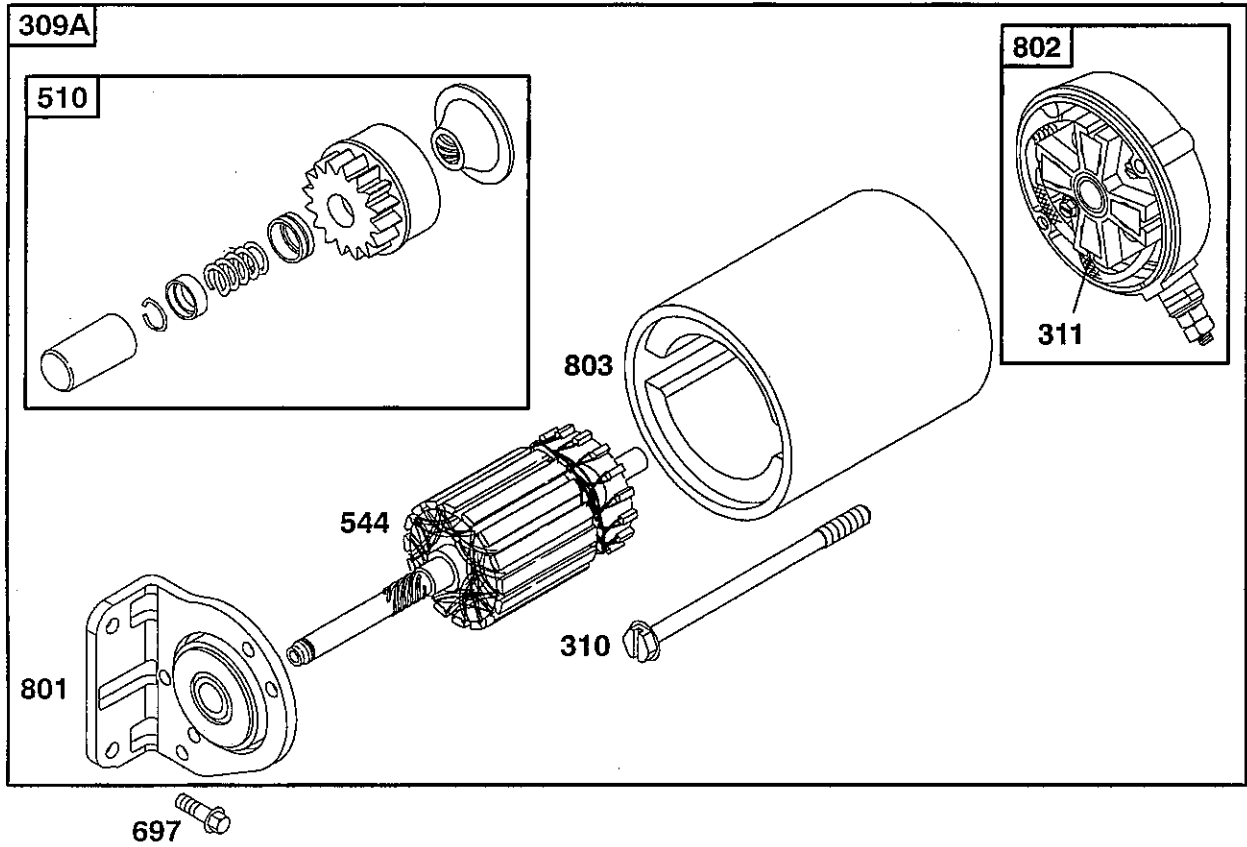

* Included in Gasket Set-Ref. 358.

• Included in Carburetor Cverhaul Set-Ref. 121.

• Included in Valve Gasket Set-Ref. 1095.

381700 to 381799

REF. NO.	PART NO.	DESCRIPTION	REF. NO.	PART NO.	DESCRIPTION	REF. NO.	PART NO.	DESCRIPTION
23	808768	Flywheel (Steel)	668	691500	Spacer	934	94627	Screw (Fan Retainer)
73	494439	Rotating Screen	726		Ring Gear (Sold In Flywheel Kit Only)	1005	690911	Flywheel Fan
74	94417	Screw (Rotating Screen)				1006	690452	Fan Retainer
332	690887	Nut (Flywheel)						
363	19203	Flywheel Puller						

* Included in Gasket Set-Ref. 358.

• Included in Carburetor Overhaul Set-Ref. 121.

• Included in Valve Gasket Set-Ref. 1095.

REF. NO.	PART NO.	DESCRIPTION	REF. NO.	PART NO.	DESCRIPTION	REF. NO.	PART NO.	DESCRIPTION
309A	691564	Starter Motor (Steel Pinion)	510	496881	Starter Drive	801	808777	Drive Cap
	310	Screw (Starter Motor)	544	690855	Starter Armature	802	496813	End Cap
	311	Brush Set	697	805247	Screw (Drive Cap)	803	690854	Starter Housing