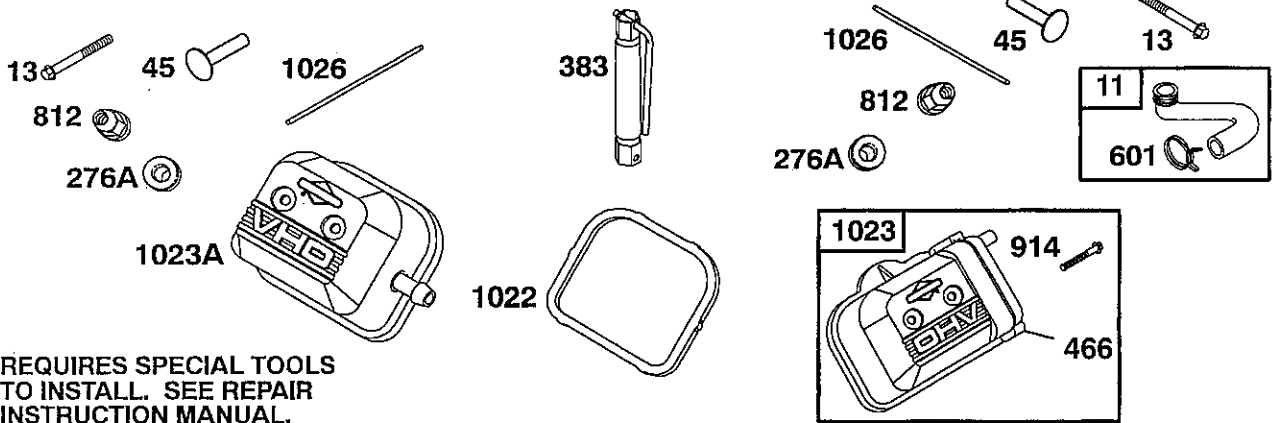

381700 to 381799

★ REQUIRES SPECIAL TOOLS TO INSTALL. SEE REPAIR INSTRUCTION MANUAL.

REF. NO.	PART NO.	DESCRIPTION	REF. NO.	PART NO.	DESCRIPTION	REF. NO.	PART NO.	DESCRIPTION
5	808529	Cylinder Head (Cylinder 1)	45	262679	Valve Tappet	871	805084	Guide Bushing
5A	808530	Cylinder Head (Cylinder 2)	192	807623	Rocker Arm Adjuster	883	★ 806425	Exhaust Gasket
7	★ 806377	Cylinder Head Gasket	276A	★ 805420	Sealing Washer	914	806421	Screw (Rocker Arm Cover)
11	806379	Breather Tube	337	491055	Sparkplug	1022	★ 806039	Rocker Cover Gasket
13	806865	Screw (Cylinder Head)	383	19374	Sparkplug Wrench	1023	808648	Rocker Arm Cover (Includes Breather Assembly)
33	806419	Exhaust Valve	437	805158	Screw (Exhaust Manifold)	1023A	691558	Rocker Arm Cover
34	806420	Intake Valve	466	806466	O-Ring Seal (Rocker Cover)	1026	805352	Push Rod (Intake, Steel)
35	805937	Valve Spring (Intake)	601	691145	Hose Clamp			----- Note -----
36	805937	Valve Spring (Exhaust)	635	805529	Sparkplug Boot			805617 Push Rod (Exhaust, Aluminum)
40	805092	Valve Retainer	812	• 805019	Nut (Rocker Arm Cover)	1029	691543	Rocker Arm
42	807683	Valve Keeper	830	691544	Stud (Rocker Arm)	1100	690973	Rocker Arm Pivot
			868	805094	Valve Seal			

★ Included in Gasket Set-Ref. 358.

● Included in Carburetor Overhaul Set-Ref. 121.

• Included in Valve Gasket Set-Ref. 1095.