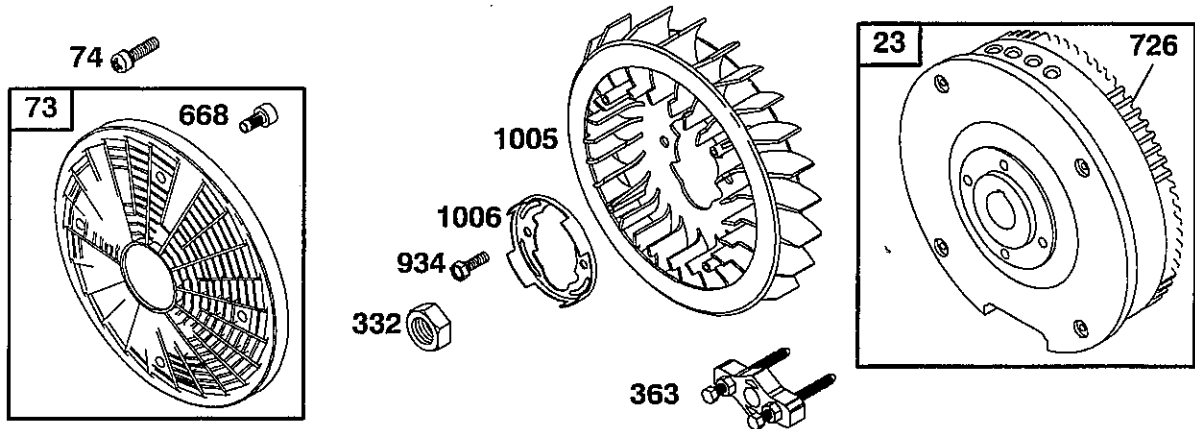

381700 to 381799

REF. NO.	PART NO.	DESCRIPTION	REF. NO.	PART NO.	DESCRIPTION	REF. NO.	PART NO.	DESCRIPTION
23	808768	Flywheel (Steel)	668	691500	Spacer	934	94627	Screw (Fan Retainer)
73	494439	Rotating Screen	726		Ring Gear (Sold In Flywheel Kit Only)	1005	690911	Flywheel Fan
74	94417	Screw (Rotating Screen)				1006	690452	Fan Retainer
332	690887	Nut (Flywheel)						
363	19203	Flywheel Puller						

* Included in Gasket Set-Ref. 358.

• Included in Carburetor Overhaul Set-Ref. 121.

• Included in Valve Gasket Set-Ref. 1095.