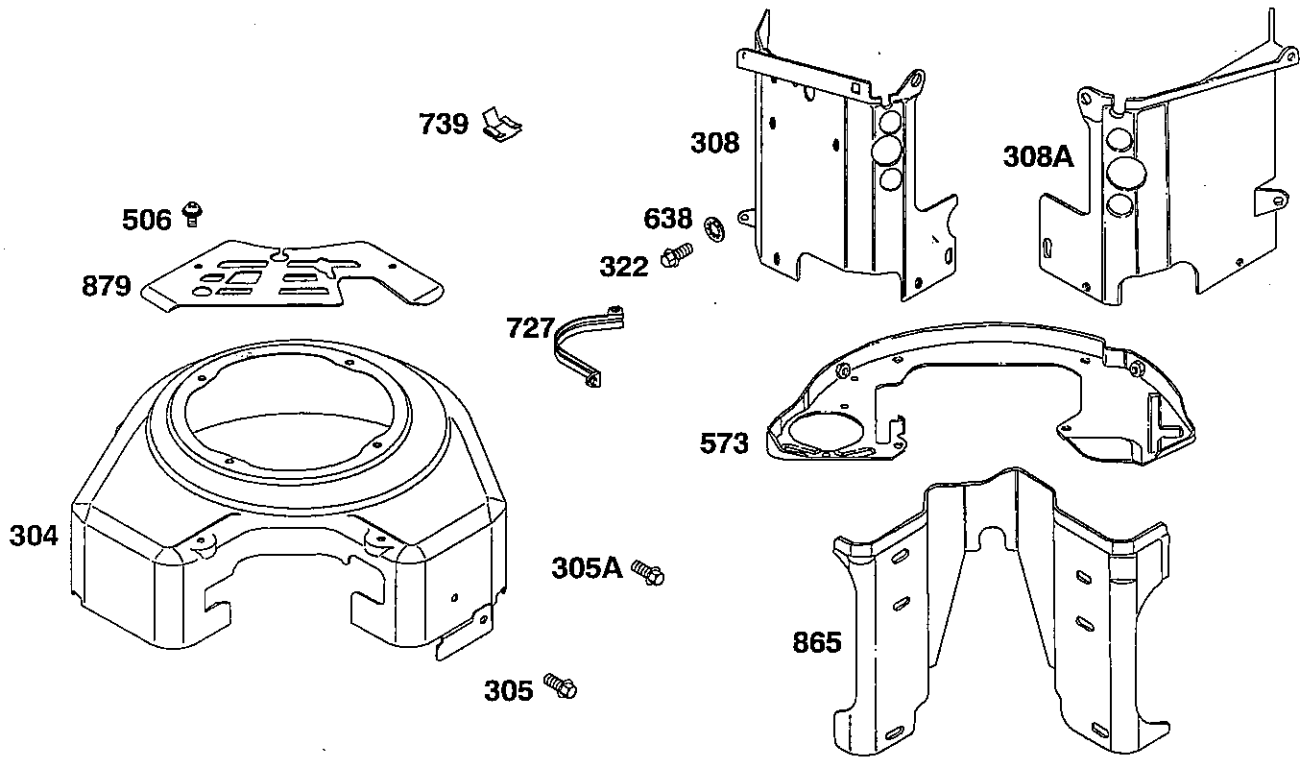

1036 LABEL KIT-EMISSIONS

REF. NO.	PART NO.	DESCRIPTION	REF. NO.	PART NO.	DESCRIPTION	REF. NO.	PART NO.	DESCRIPTION
304	808658	Blower Housing ----- Note ----- 808651 Blower Housing Used on Type No(s). 0110.	308A	806546	Cylinder Head Cover (Cylinder 2) (Used After Code Date 98120100).	879	690757	Carburetor Cover
305	805025	Screw (Blower Housing)				1036	806699	Emission Label (Used After Code Date 99093000). ----- Note ----- 806644 Emission Label (Used Before Code Date 99100100 and After Code Date 98123100). 692817 Emission Label (Used Before Code Date 99010100).
305A	805247	Screw (Blower Housing)	322	692539	Screw (Cylinder Head Cover)			
308	806547	Cylinder Head Cover (Cylinder 1) (Used After Code Date 98120100).	506	690677	Screw (Carburetor Cover)			
			573	693045	Back Plate			
			638	806101	Washer (Cylinder Head Cover)			
			727	690714	Starter Drive Cover			
			739	690451	Debris Clip			
			865	690750	Air Guide Cover			

* Included in Gasket Set-Ref. 358.

• Included in Carburetor Cverhaul Set-Ref. 121.

• Included in Valve Gasket Set-Ref. 1095.