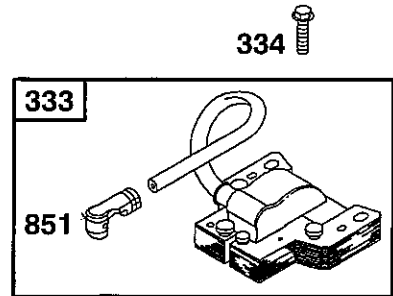

* Included in Gasket Set-Ref. 358.

• Included in Carburetor Overhaul Set-Ref. 121.

• Included in Valve Gasket Set-Ref. 1095.

381700 to 381799

REF. NO.	PART NO.	DESCRIPTION	REF. NO.	PART NO.	DESCRIPTION	REF. NO.	PART NO.	DESCRIPTION
188	805025	Screw (Control Bracket)	265	221535	Casing Clamp	278	690237	Washer (Governor Control Lever)
202	690867	Mechanical Governor Link	267	805762	Screw (Casing Clamp)	505	690238	Nut (Governor Control Lever)
203	808674	Bell Crank				562	690239	Bolt (Governor Control Lever)
209	805460	Governor Spring				1157	806447	Nut (Bell Crank)
211	805453	Governed Idle Spring						
216	690871	Choke Link						
222	808454	Control Bracket						
227	690236	Governor Control Lever						
232	690874	Governor Link Spring						

* Included in Gasket Set-Ref. 358.

• Included in Carburetor Overhaul Set-Ref. 121.

• Included in Valve Gasket Set-Ref. 1095.

381700 to 381799

REF. NO.	PART NO.	DESCRIPTION	REF. NO.	PART NO.	DESCRIPTION	REF. NO.	PART NO.	DESCRIPTION
333	492341	Magneto Armature	501	394890	Regulator	729	690586	Wire Clip
334	805407	Screw (Magneto Armature)	507	398525	Insulator	851	493880	Sparkplug Terminal
373	90576	Nut (Ground Terminal)	520	691084	Ground Terminal	877	399916	Alternator Connector/ Wire
359	691077	Washer (Ground Terminal)	526	805448	Screw (Regulator)	1054	280275	Cable Tie
474	393295	Alternator	529	690744	Grommet	1119	691552	Screw (Alternator)
			578	493792	Wire Assembly			