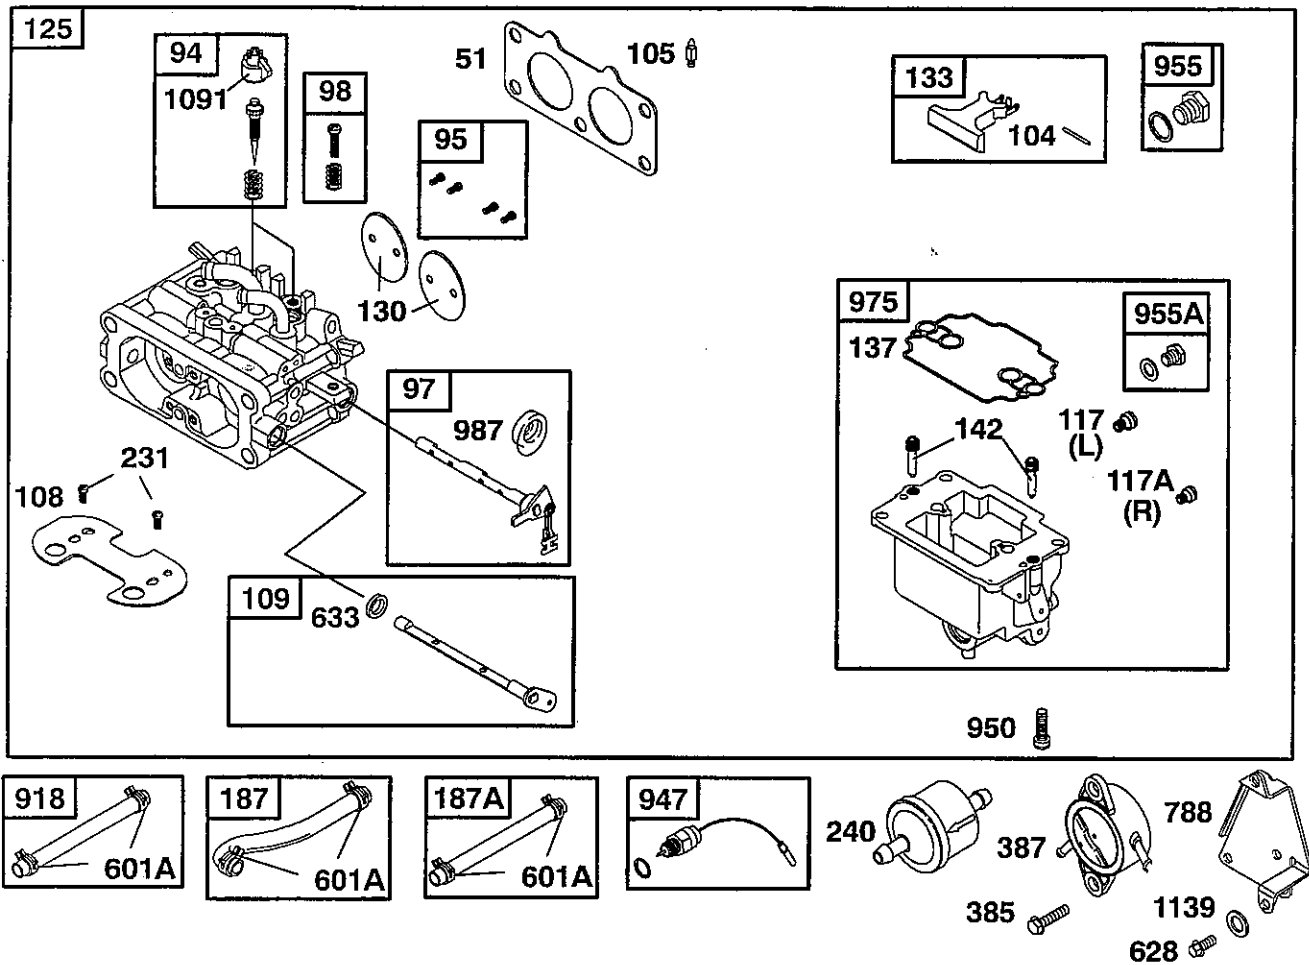

381700 to 381799

REF. NO.	PART NO.	DESCRIPTION	REF. NO.	PART NO.	DESCRIPTION	REF. NO.	PART NO.	DESCRIPTION
51	*690950	Intake Gasket	117A	•806373	Main Jet (R or Cylinder 2)	385	693169	Screw (Fuel Pump)
94	•808257	Idle Mixture Kit	125	808714	Carburetor	387	808656	Fuel Pump
95	690718	Screw (Throttle Valve)	130	690884	Throttle Valve	601A	95162	Hose Clamp
97	808715	Throttle Shaft	133	808180	Carburetor Float	628	805247	Screw (Fuel Pump Bracket)
98	808177	Idle Speed Kit	137	•693711	Float Bowl Gasket (Sold in Kit Only)	633	•690722	Choke Shaft Seal
104	•690882	Float Hinge Pin	142	•806375	Carburetor Nozzle	788	691559	Fuel Pump Bracket
105	•808798	Float Needle Valve (Used After Code Date 99031700).	187	691049	Fuel Line (Cut to Required Length)	918	393815	Vacuum Hose (Cut to Length)
			187A	298049	Fuel Line (Cut to Required Length)	947	808624	Fuel Solenoid
						950	690885	Float Bowl Screw
108	806372	Choke Valve				955	808176	Carburetor Plug
109	808181	Choke Shaft				955A	807723	Carburetor Plug
117	•806374	Main Jet (L or Cylinder 1)	231	690718	Screw (Choke Valve)	975	808628	Float Bowl
			240	493629	Fuel Filter	987	•806070	Throttle Shaft Seal
						1091	•691516	Limiter Cap
						1139	806497	Washer (Fuel Pump Bracket)

* Included in Gasket Set-Ref. 358.

• Included in Carburetor Overhaul Set-Ref. 121.

• Included in Valve Gasket Set-Ref. 1095.