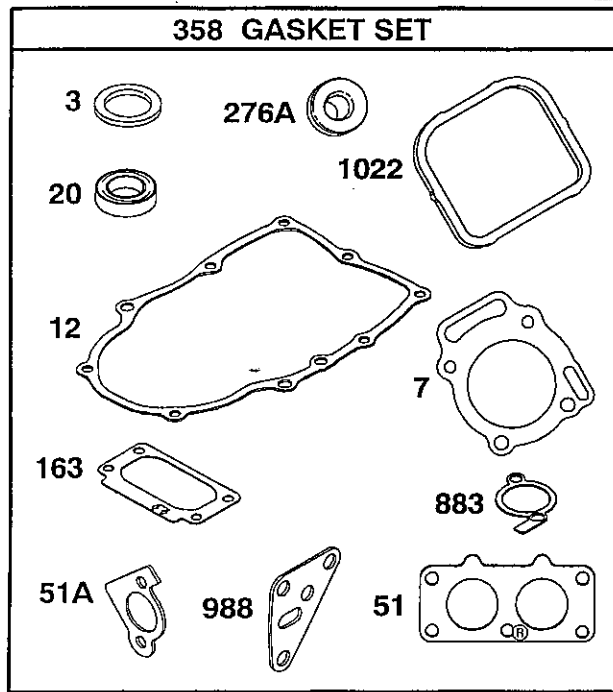

381700 to 381799

REF. NO.	PART NO.	DESCRIPTION	REF. NO.	PART NO.	DESCRIPTION	REF. NO.	PART NO.	DESCRIPTION
3	*805101	Oil Seal (Magneto Side)	117	●806374	Main Jet (L or Cylinder 1)	163	*806013	Air Cleaner Gasket
7	*806377	Cylinder Head Gasket	117A	●806373	Main Jet (R or Cylinder 2)	276A	*805420	Sealing Washer
12	*806190	Crankcase Gasket	121	808618	Carburetor Overhaul Kit	358	808617	Gasket Set
20	*805049	Oil Seal (PTO Side)	137	●693711	Float Bowl Gasket (Sold in Kit Only)	633	●690722	Choke Shaft Seal
51	*690950	Intake Gasket	142	●806375	Carburetor Nozzle	812	●805019	Nut (Rocker Arm Cover)
51A	*806418	Intake Gasket				883	*806425	Exhaust Gasket
94	●808257	Idle Mixture Kit				987	●806070	Throttle Shaft Seal
104	●690882	Float Hinge Pin				988	*805250	Oil Adapter Gasket
105	●808798	Float Needle Valve (Used After Code Date 99031700).				1022	*806039	Rocker Cover Gasket
		----- Note -----				1091	●691516	Limiter Cap
		●805547 Float Needle Valve (Used Before Code Date 99031600).				1095	808619	Valve Gasket Set

* Included in Gasket Set-Ref. 358.

● Included in Carburetor Overhaul Set-Ref. 121.

• Included in Valve Gasket Set-Ref. 1095.