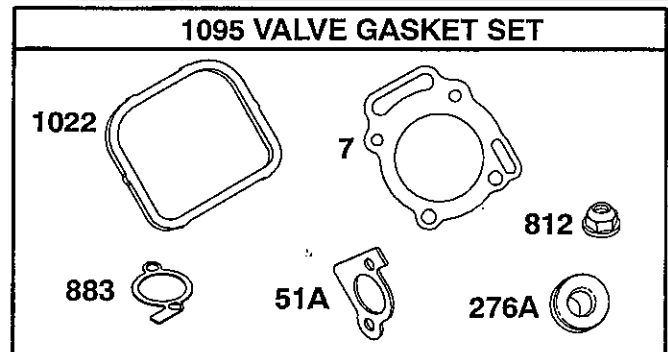

381700 to 381799

REF. NO.	PART NO.	DESCRIPTION	REF. NO.	PART NO.	DESCRIPTION	REF. NO.	PART NO.	DESCRIPTION
3	*805101	Oil Seal (Magneto Side)	117	●806374	Main Jet (L or Cylinder 1)	163	*806013	Air Cleaner Gasket
7	*806377	Cylinder Head Gasket	117A	●806373	Main Jet (R or Cylinder 2)	276A	*805420	Sealing Washer
12	*806190	Crankcase Gasket	121	808618	Carburetor Overhaul Kit	358	808617	Gasket Set
20	*805049	Oil Seal (PTO Side)	137	●693711	Float Bowl Gasket (Sold in Kit Only)	633	●690722	Choke Shaft Seal
51	*690950	Intake Gasket	142	●806375	Carburetor Nozzle	812	●805019	Nut (Rocker Arm Cover)
51A	*806418	Intake Gasket				883	*806425	Exhaust Gasket
94	●808257	Idle Mixture Kit				987	●806070	Throttle Shaft Seal
104	●690882	Float Hinge Pin				988	*805250	Oil Adapter Gasket
105	●808798	Float Needle Valve (Used After Code Date 99031700).				1022	*806039	Rocker Cover Gasket
		----- Note -----				1091	●691516	Limiter Cap
		●805547 Float Needle Valve (Used Before Code Date 99031600).				1095	808619	Valve Gasket Set

* Included in Gasket Set-Ref. 358.

● Included in Carburetor Overhaul Set-Ref. 121.

• Included in Valve Gasket Set-Ref. 1095.